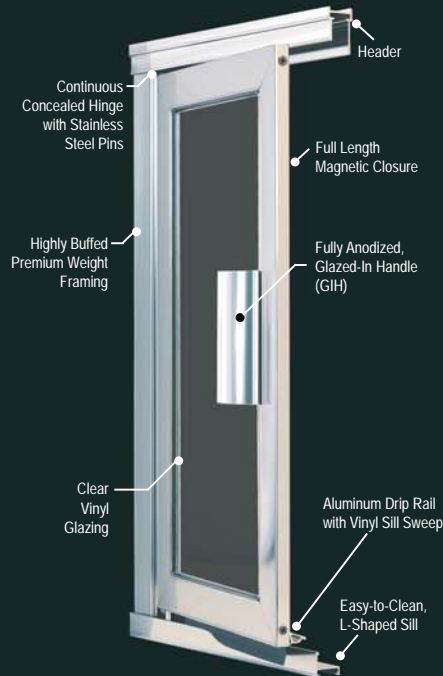

6000 SERIES

6000 SERIES ENCLOSURE TYPES

- STANDARD SWING DOOR
- SWING DOOR / ILP
- SWING DOOR / DPNL
- EZ UP NEO-ANGLE SWING DOOR
- CUSTOM SWING / ILS
- SWING / DILS
- SWING / ERP OR ERS
- SWING / ILP OR ILS / ERP OR ERS
- SWING / NAG / NAGSU
- SWING / NAGSU
- SWING / SINGLE NAG
- ... AND MORE