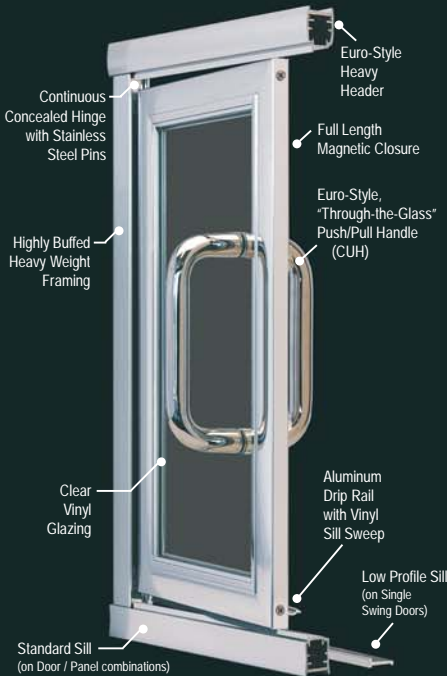

PROVINCIAL SERIES

PROVINCIAL SERIES ENCLOSURE TYPES

- CUSTOM SWING DOOR
- SWING DOOR / ILP
- SWING / ILS
- SWING DOOR / DPNL
- SWING / DILS
- SWING / ERP OR ERS
- SWING / ILP OR ILS / ERP OR ERS
- NEO-ANGLE SWING
- SWING / NAG / NAGSU
- SWING / NAGSU
- SWING / SINGLE NAG
- ... AND MORE