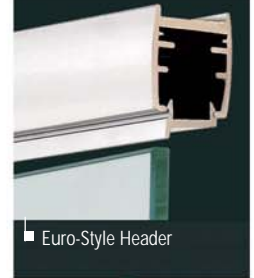

Frameless Swing HYALINE SERIES - 1/4"

Installation by
GFX Contracting

- Fully frameless swing door with contemporary European style
- 1/4" Safety tempered glass with brilliant polished edges
- Solid aluminum, patch hinges which mount through-the-glass
- Euro-style, heavy header with gently curved profile
- Highly buffed, premium weight aluminum framing
- Low profile, easy-to-clean sill on single swing doors; Standard sill on door and panel combinations
- Clear vinyl vertical seals and glazing
- Clear vinyl drip rail and sweep; removable for easy cleaning
- Magnetic closure (MAG)
  Option: Magnetic Catch Kit with double magnets (MAD)
- May be installed to hinge from left or right to accommodate either application need
- Euro-style, rounded push/pull handle which mounts through-the-glass (CUH)
- Vinyl Steam Seal (optional) converts standard unit to steam

FINISHES AVAILABLE

CHROME
GOLD
PLATINUM
WHITE
BRUSHED NICKEL
OIL-RUBBED BRONZE

BONE (Custom)
BLACK (Custom)
WROUGHT IRON (Custom)