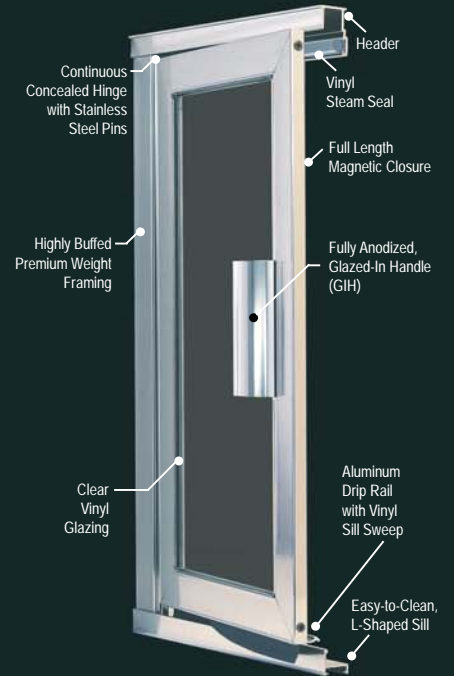

STEAM SERIES

STEAM SERIES ENCLOSURE TYPES

- STANDARD SWING DOOR
- SWING DOOR / ILP
- SWING DOOR / DPNL
- CUSTOM SWING / ILS
- SWING / DILS
- SWING / ERP OR ERS
- SWING / ILP OR ILS / ERP OR ERS
- NEO-ANGLE SWING
- SWING / NAG / NAGSU
- SWING / NAGSU
- SWING / SINGLE NAG
- ... AND MORE